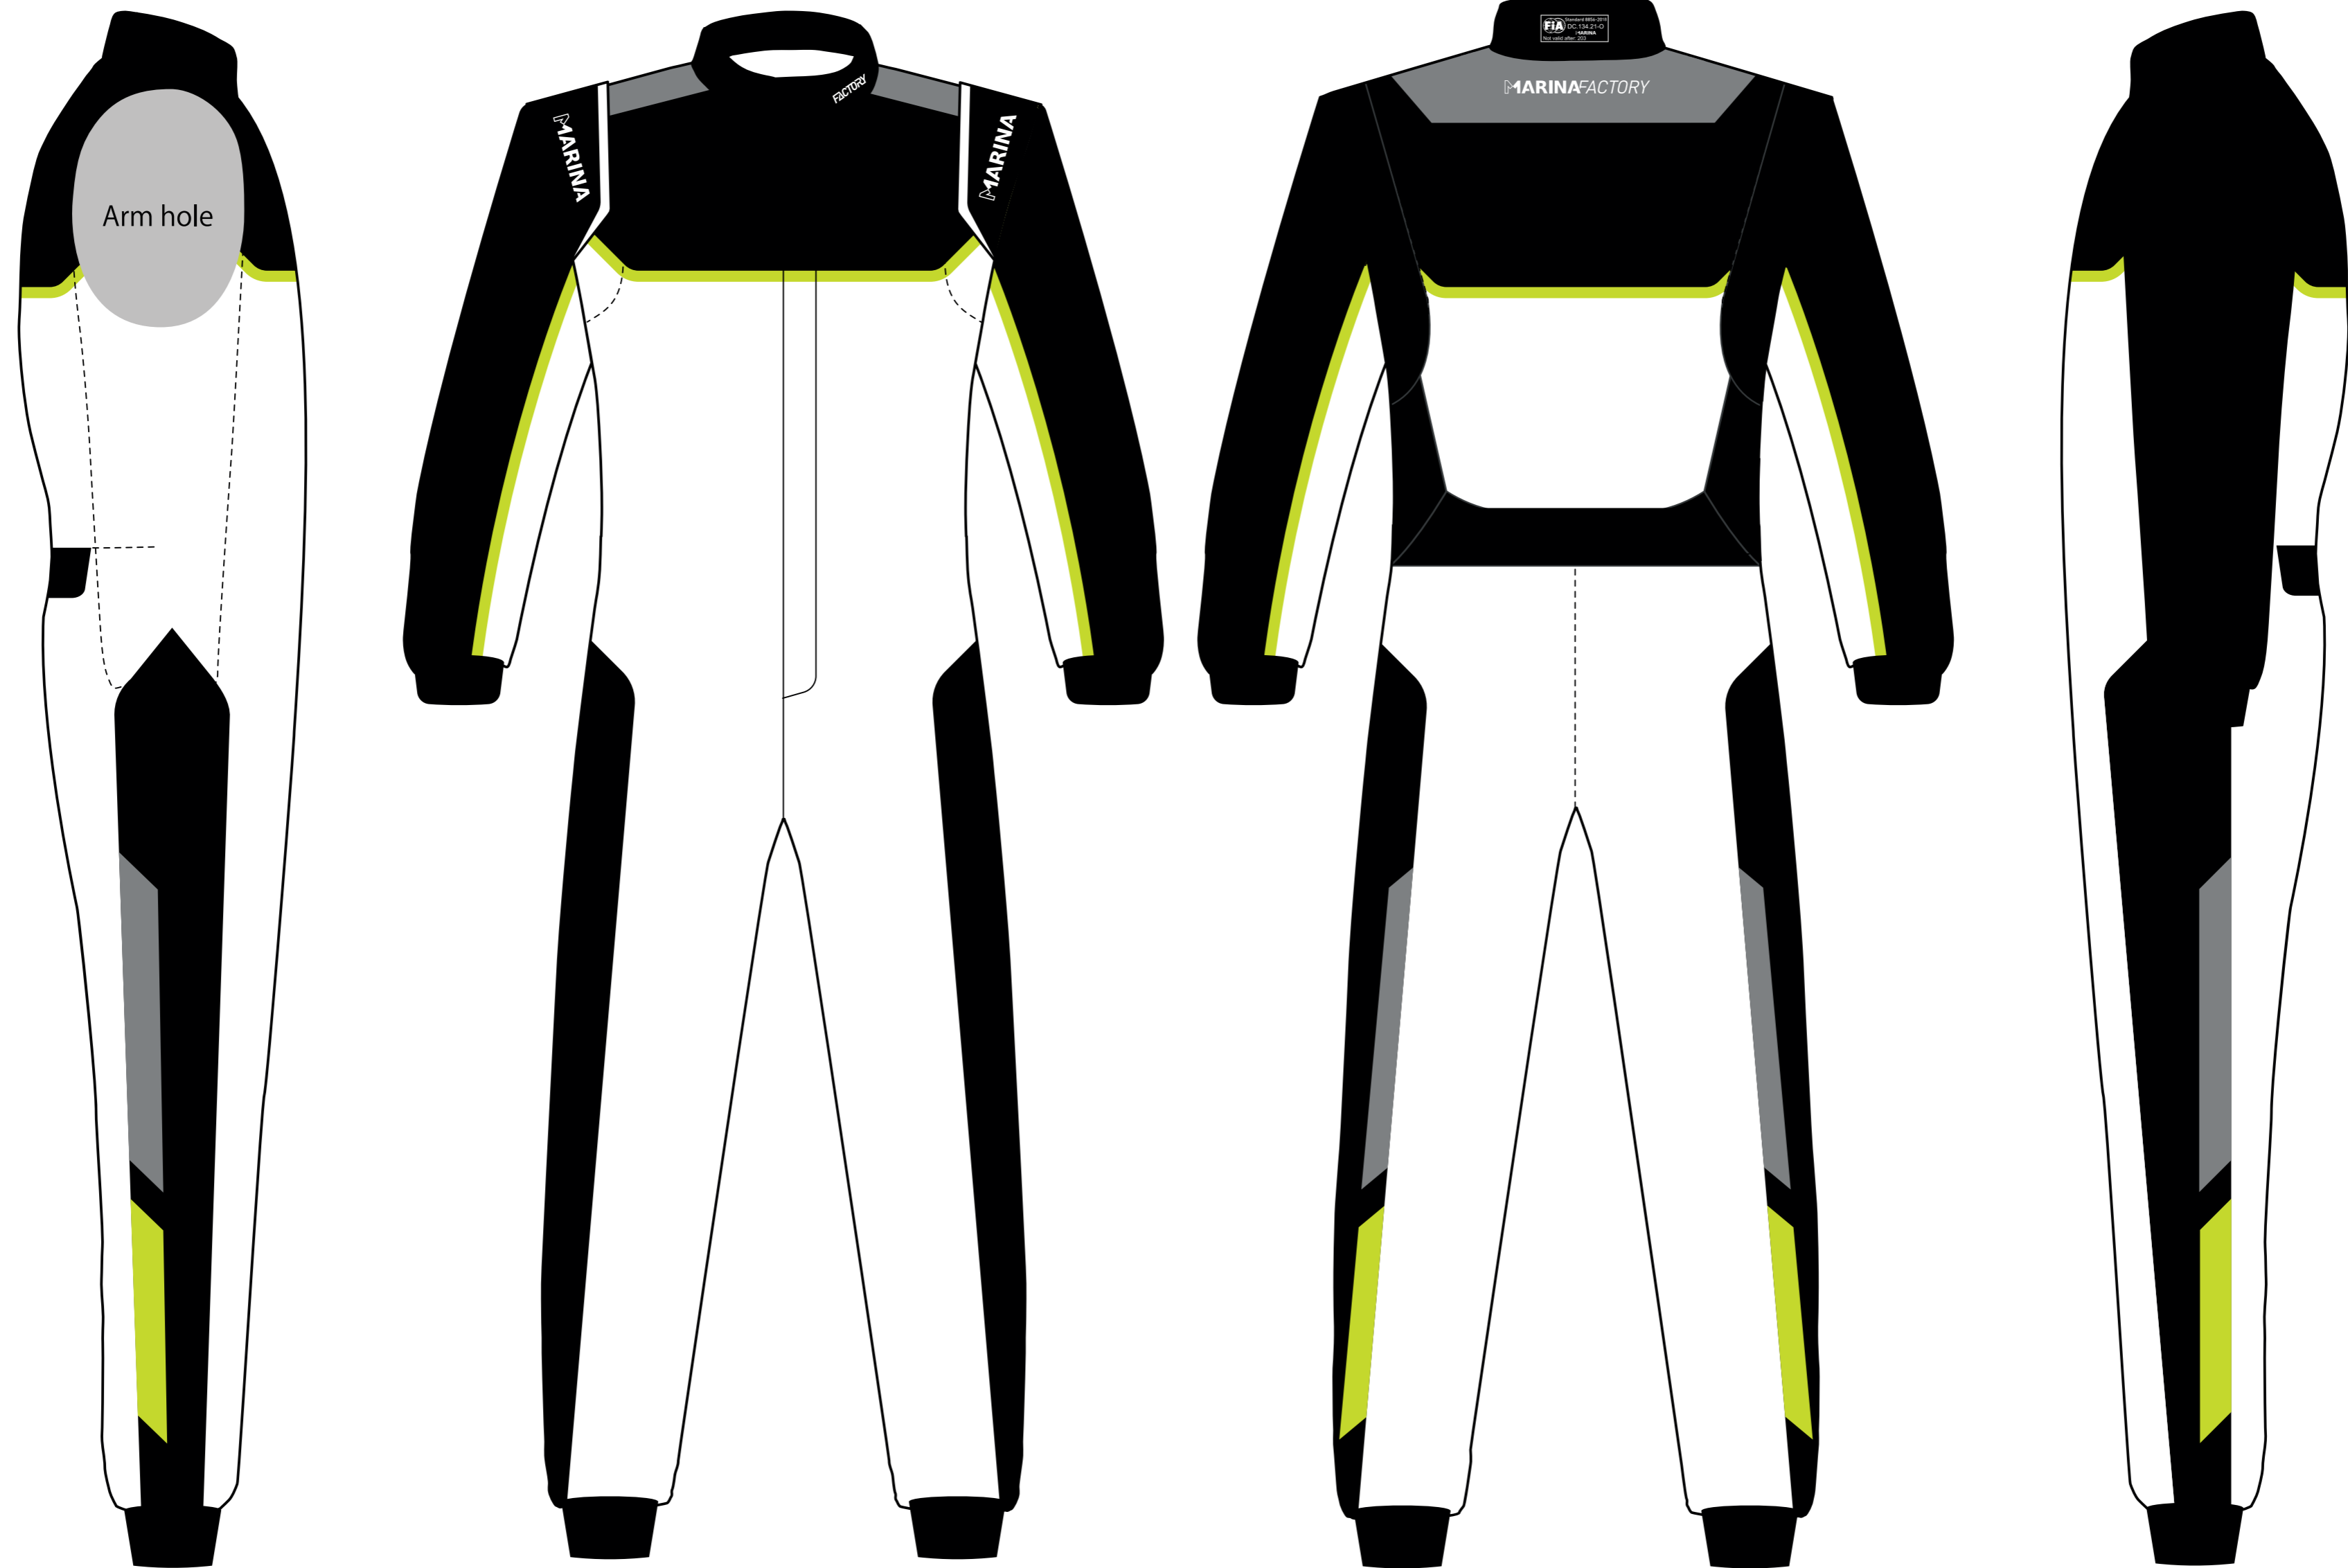

Driver:

OPTIONS

COLOR

Pantone
0000C

Pantone
0000C

Pantone
0000C

Pantone
0000C

Pantone
0000C